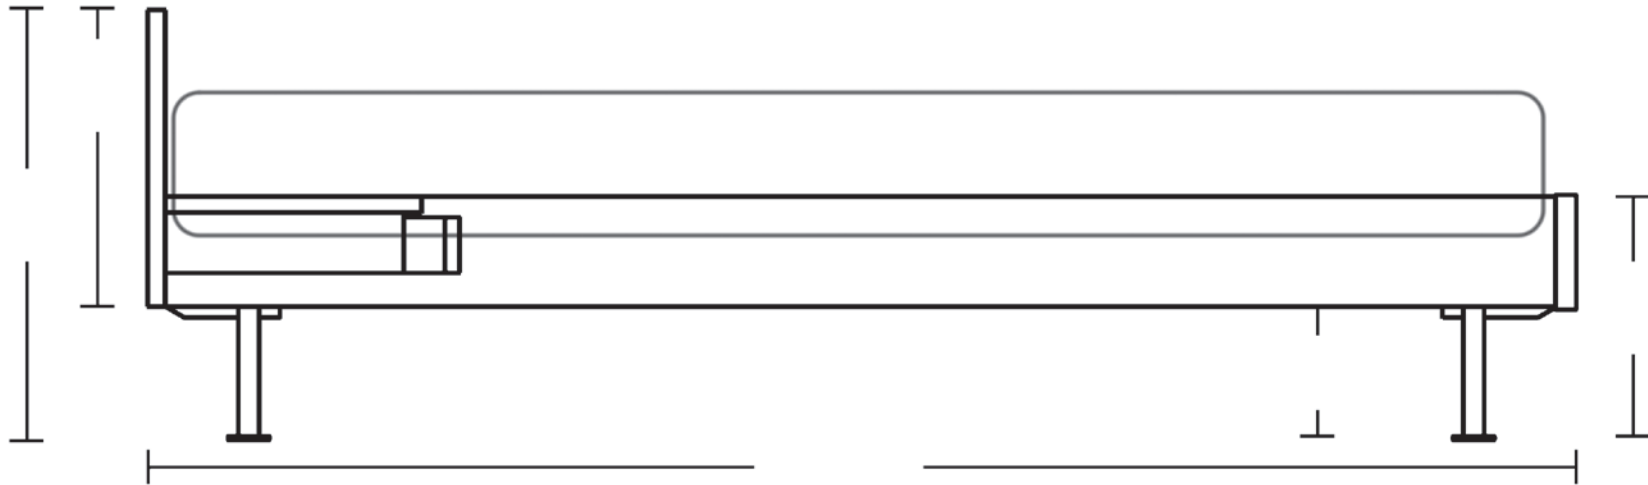

Bed Dimensions

Suspension System and Mattress Heights

Vitaflex-	3.0"
Silverstar-	4.0"
Austroflex-	3.5"
DW200-	6.3"
DW400-	6.3"
DW600-	7.9"
DW800-	6.9"
DW900-	7"
AFX EMC180-	8"
AFX Visco 200-	8"
Berlin-	9"
Berlin Topper	2.5"

Bed Frame Faceplate and Bracket Dimensions