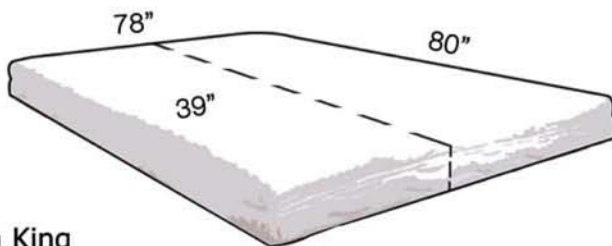

## Mattress Sizes Depth 6.3" - 9.0"

TWIN XL (Twin Extra Long)

Full

Queen

Eastern King

California King

Mattress

Mattress Type: \_\_\_\_\_

Mattress Size:

- Cal King/72in. 183cm x 213cm  
72in. x 84in.
- Cal King/74in. 188cm x 213cm  
74in. x 84in.
- King /76in. 193cm x 203cm  
76in. x 80in.
- King /78in. 198cm x 203cm  
78in. x 80in.
- Queen 152cm x 203cm  
60in. x 80in.
- Full 137cm x 190cm  
54in. x 75in.
- Twin XL 99cm x 203cm  
39in. x 80in.
- Custom: \_\_\_\_\_

Queen & King mattresses consist of two mattress cores with a single cover. This configuration allows each half to move independently, which reduces motion from side to side.

scaleo

varo

Frame

Frame Style: \_\_\_\_\_

Wood/Type: \_\_\_\_\_

STANDARD frame Interior Dimension:

- Cal King/72in. 185cm x 215cm  
72.8in. x 84.6in.
- Cal King/74in. 190cm x 215cm  
74.8in. x 84.6in.
- King/76in. 195cm x 205cm  
76.8in. x 80.7in.
- King/78in. 200cm x 205cm  
78.7in. x 80.7in.
- Queen 154cm x 205cm  
60.6in. x 80.7in.
- Full 139cm x 192cm  
54.7in. x 75.6in.
- Twin XL 100cm x 205cm  
39.4in. x 80.7in.
- Custom: \_\_\_\_\_