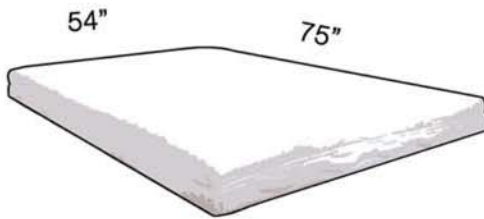

## Mattress Sizes Depth 6.3" - 9.0"

TWIN XL (Twin Extra Long)

Full

Queen

Eastern King

California King

Mattress

Mattress Type: \_\_\_\_\_

Mattress Size:

- Cal King/72in. 183cm x 213cm  
72in. x 84in.
- Cal King/74in. 188cm x 213cm  
74in. x 84in.
- King /76in. 193cm x 203cm  
76in. x 80in.
- King /78in. 198cm x 203cm  
78in. x 80in.
- Queen 152cm x 203cm  
60in. x 80in.
- Full 137cm x 190cm  
54in. x 75in.
- Twin XL 99cm x 203cm  
39in. x 80in.
- Custom: \_\_\_\_\_

Queen & King mattresses consist of two mattress cores with a single cover. This configuration allows each half to move independently, which reduces motion from side to side.

scaleo

varo

Frame

Frame Style: \_\_\_\_\_

Wood/Type: \_\_\_\_\_

STANDARD frame Interior Dimension:

- Cal King/72in. 185cm x 215cm  
72.8in. x 84.6in.
- Cal King/74in. 190cm x 215cm  
74.8in. x 84.6in.
- King/76in. 195cm x 205cm  
76.8in. x 80.7in.
- King/78in. 200cm x 205cm  
78.7in. x 80.7in.
- Queen 154cm x 205cm  
60.6in. x 80.7in.
- Full 139cm x 192cm  
54.7in. x 75.6in.
- Twin XL 100cm x 205cm  
39.4in. x 80.7in.
- Custom: \_\_\_\_\_