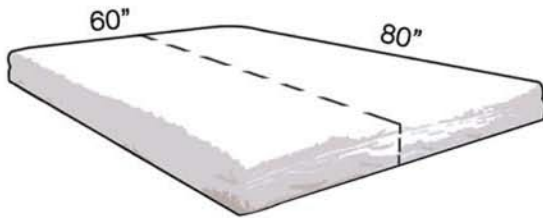

## Mattress Sizes Depth 6.3" - 9.0"

TWIN XL (Twin Extra Long)

Full

Queen

Eastern King

California King

Mattress

Mattress Type: \_\_\_\_\_

Mattress Size:

- Cal King/72in. 183cm x 213cm  
72in. x 84in.
- Cal King/74in. 188cm x 213cm  
74in. x 84in.
- King /76in. 193cm x 203cm  
76in. x 80in.
- King /78in. 198cm x 203cm  
78in. x 80in.
- Queen 152cm x 203cm  
60in. x 80in.
- Full 137cm x 190cm  
54in. x 75in.
- Twin XL 99cm x 203cm  
39in. x 80in.
- Custom: \_\_\_\_\_

Queen & King mattresses consist of two mattress cores with a single cover. This configuration allows each half to move independently, which reduces motion from side to side.

scaleo

varo

Frame

Frame Style: \_\_\_\_\_

Wood/Type: \_\_\_\_\_

STANDARD frame Interior Dimension:

- Cal King/72in. 185cm x 215cm  
72.8in. x 84.6in.
- Cal King/74in. 190cm x 215cm  
74.8in. x 84.6in.
- King/76in. 195cm x 205cm  
76.8in. x 80.7in.
- King/78in. 200cm x 205cm  
78.7in. x 80.7in.
- Queen 154cm x 205cm  
60.6in. x 80.7in.
- Full 139cm x 192cm  
54.7in. x 75.6in.
- Twin XL 100cm x 205cm  
39.4in. x 80.7in.
- Custom: \_\_\_\_\_