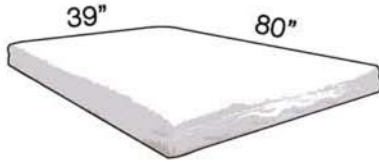

## Mattress Sizes Depth 6.3" - 9.0"

TWIN XL (Twin Extra Long)

Full

Queen

Eastern King

California King

Mattress

Mattress Type: \_\_\_\_\_

Mattress Size:

- Cal King/72in. 183cm x 213cm  
72in. x 84in.
- Cal King/74in. 188cm x 213cm  
74in. x 84in.
- King /76in. 193cm x 203cm  
76in. x 80in.
- King /78in. 198cm x 203cm  
78in. x 80in.
- Queen 152cm x 203cm  
60in. x 80in.
- Full 137cm x 190cm  
54in. x 75in.
- Twin XL 99cm x 203cm  
39in. x 80in.
- Custom: \_\_\_\_\_

Queen & King mattresses consist of two mattress cores with a single cover. This configuration allows each half to move independently, which reduces motion from side to side.

scaleo

varo

Frame

Frame Style: \_\_\_\_\_

Wood/Type: \_\_\_\_\_

STANDARD frame Interior Dimension:

- Cal King/72in. 185cm x 215cm  
72.8in. x 84.6in.
- Cal King/74in. 190cm x 215cm  
74.8in. x 84.6in.
- King/76in. 195cm x 205cm  
76.8in. x 80.7in.
- King/78in. 200cm x 205cm  
78.7in. x 80.7in.
- Queen 154cm x 205cm  
60.6in. x 80.7in.
- Full 139cm x 192cm  
54.7in. x 75.6in.
- Twin XL 100cm x 205cm  
39.4in. x 80.7in.
- Custom: \_\_\_\_\_