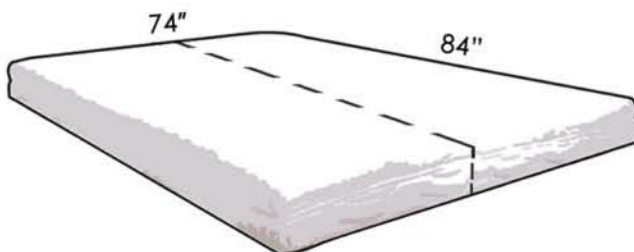

## Mattress Sizes Depth 6.3" - 9.0"

TWIN XL (Twin Extra Long)

Full

Queen

Eastern King

California King

Mattress

Mattress Type: \_\_\_\_\_

Mattress Size:

- Cal King/72in. 183cm x 213cm  
72in. x 84in.
- Cal King/74in. 188cm x 213cm  
74in. x 84in.
- King /76in. 193cm x 203cm  
76in. x 80in.
- King /78in. 198cm x 203cm  
78in. x 80in.
- Queen 152cm x 203cm  
60in. x 80in.
- Full 137cm x 190cm  
54in. x 75in.
- Twin XL 99cm x 203cm  
39in. x 80in.
- Custom: \_\_\_\_\_

Queen & King mattresses consist of two mattress cores with a single cover. This configuration allows each half to move independently, which reduces motion from side to side.

scaleo

varo

Frame

Frame Style: \_\_\_\_\_

Wood/Type: \_\_\_\_\_

STANDARD frame Interior Dimension:

- Cal King/72in. 185cm x 215cm  
72.8in. x 84.6in.
- Cal King/74in. 190cm x 215cm  
74.8in. x 84.6in.
- King/76in. 195cm x 205cm  
76.8in. x 80.7in.
- King/78in. 200cm x 205cm  
78.7in. x 80.7in.
- Queen 154cm x 205cm  
60.6in. x 80.7in.
- Full 139cm x 192cm  
54.7in. x 75.6in.
- Twin XL 100cm x 205cm  
39.4in. x 80.7in.
- Custom: \_\_\_\_\_